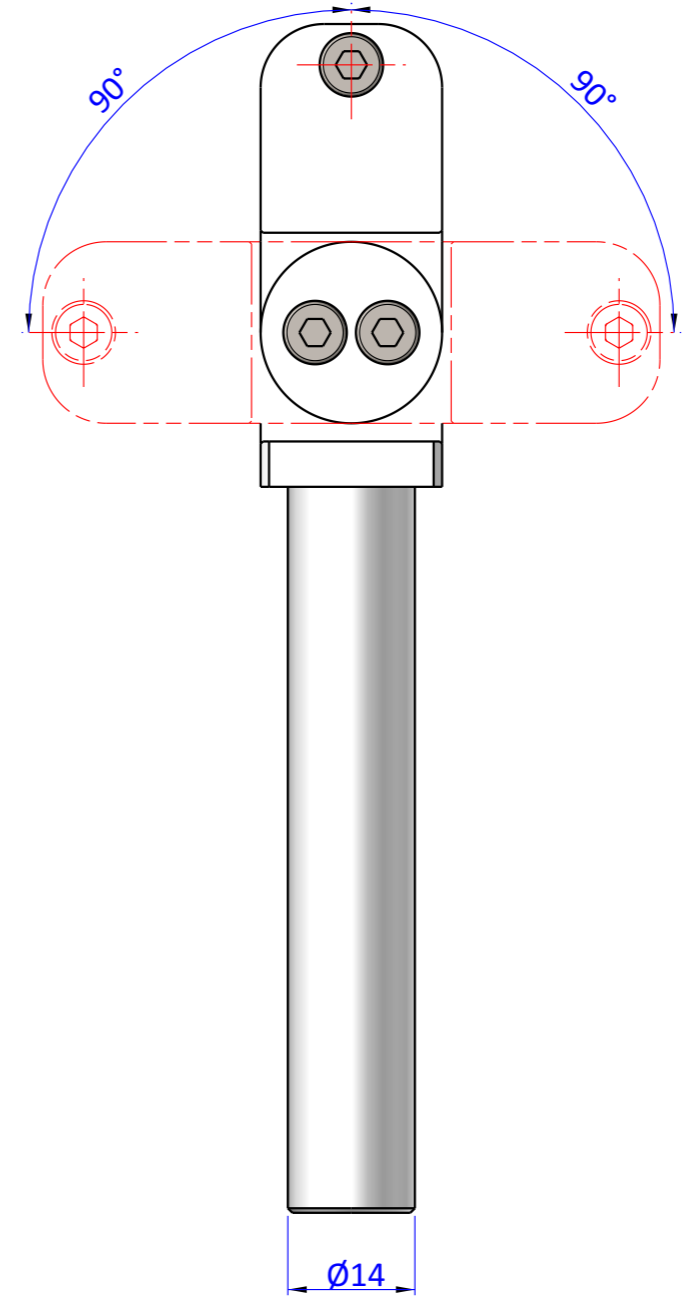

THE PROPERTY OF THE DRAWING IS ESTABLISHED BY LAW. IT IS FORBIDDEN TO PRODUCE OR SHOW IT TO THIRD PART. WITHOUT A WRITTEN AGREEMENT.

Item	Name	Q.ty
1	GVR.14.1.80	1
2	GVR.14.2	1
3	GVR.14.3	1
4	R.4.SCH	3
5	V.TCE4X20	3

Format A3
UNI 936-76

 FPS FPSERVICES AUTOMATION			DESIGNED FROM FPS Automation	REVIEW A
GENERAL TOLERANCE UNI - ISO 2768 CLASSE f	DESCRIPTION CA.GVR.1414.80		DATE 18/09/2020	WEIGHT 0,058kg
			CODE CA.GVR.1414.80	