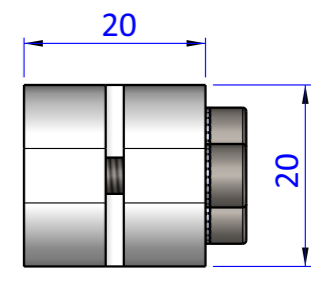

THE PROPERTY OF THE DRAWING IS ESTABLISHED BY LAW. IT IS FORBIDDEN TO PRODUCE OR SHOW IT TO THIRD PART. WITHOUT A WRITTEN AGREEMENT.

Item	Name	Q.ty
1	GVR.14.1.80	1
2	GVR.14.2	1
3	GVR.14.3	1
4	R.4.SCH	3
5	V.TCE4X20	3

Format A3
UNI 936-76

 FPS FPSERVICES AUTOMATION			DESIGNED FROM FPS Automation	REVIEW A
GENERAL TOLERANCE UNI - ISO 2768 CLASSE f	DESCRIPTION CA.GVR.1414.80		DATE 18/09/2020	WEIGHT 0,058kg
			CODE CA.GVR.1414.80	