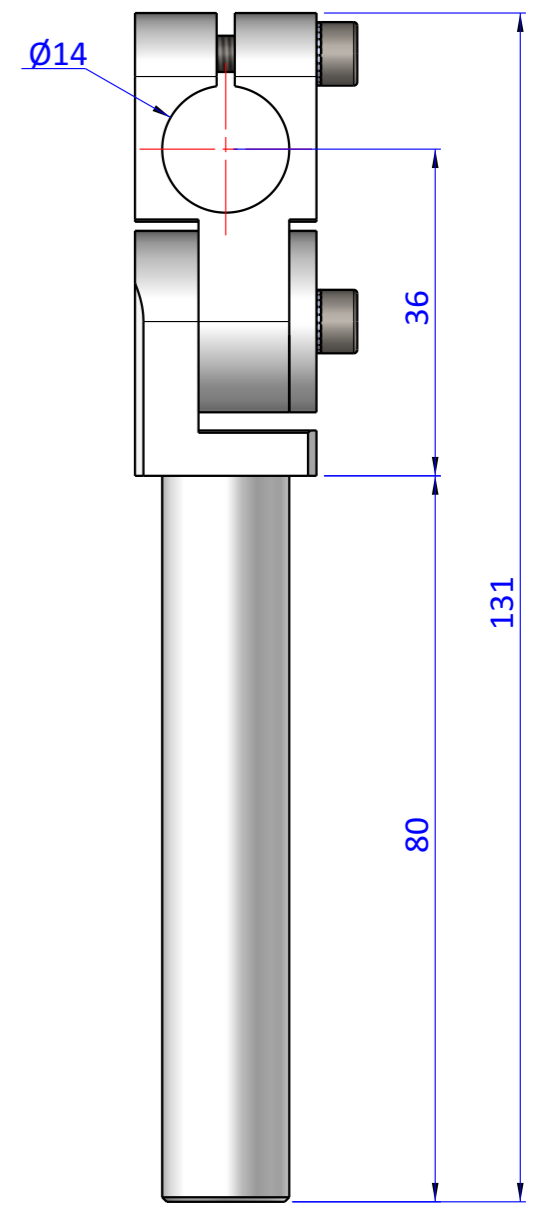

THE PROPERTY OF THE DRAWING IS ESTABLISHED BY LAW. IT IS FORBIDDEN TO PRODUCE OR SHOW IT TO THIRD PART. WITHOUT A WRITTEN AGREEMENT.

Item	Name	Q.ty
1	GVR.14.1.80	1
2	GVR.14.2	1
3	GVR.14.3	1
4	R.4.SCH	3
5	V.TCE4X20	3

Format A3
UNI 936-76

 FPS FPSERVICES AUTOMATION			DESIGNED FROM FPS Automation	REVIEW A
GENERAL TOLERANCE UNI - ISO 2768 CLASSE f	DESCRIPTION CA.GVR.1414.80		DATE 18/09/2020	WEIGHT 0,058kg
			CODE CA.GVR.1414.80	